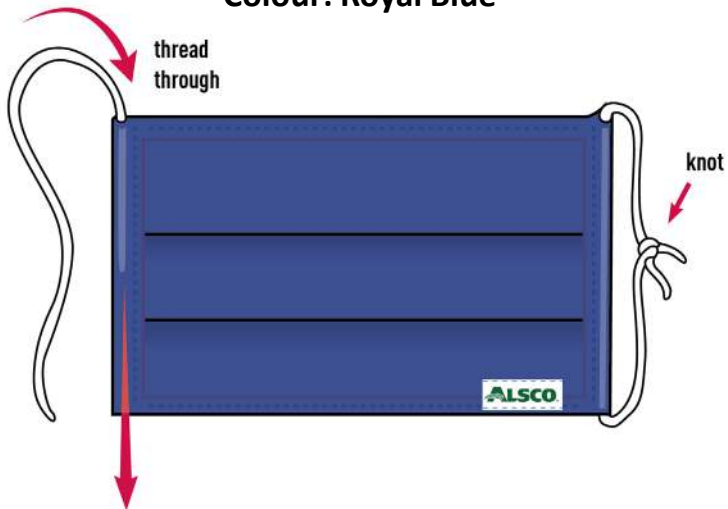

# INDUSTRIAL MASK COLOURS

**Item Code: ALSMASKWHT**

**Colour: White**

**Item Code: ALSMASKRBU**

**Colour: Royal Blue**

**Item Code: ALSMASKCHR**

**Colour: Charcoal**

# INDUSTRIAL MASK COLOURS

**Item Code: ALSMASKNVY**

**Colour: Navy Blue**

**Item Code: ALSMASKBLK**

**Colour: Black**

**ALSCO UK INDUSTRIAL MASK**

**Item Code: CLNMASKWHT**  
**Colour: White**

**Item Code: CLNMASKRBU**  
**Colour: Royal Blue**