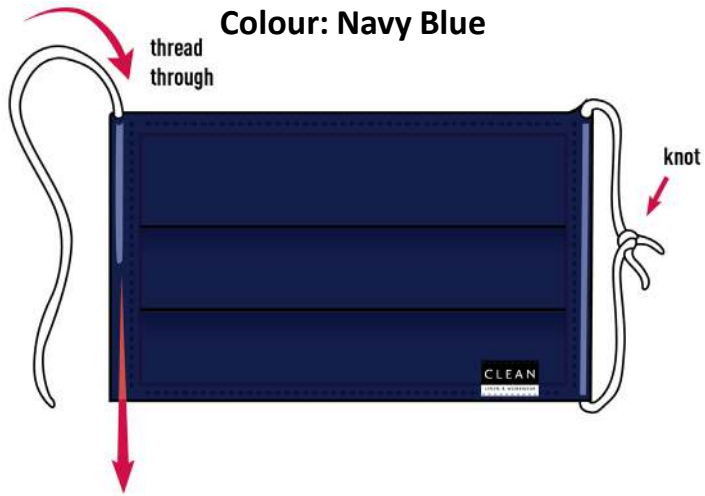

# INDUSTRIAL MASK COLOURS

**Item Code: ALSMASKWHT**

**Colour: White**

**Item Code: ALSMASKRBU**

**Colour: Royal Blue**

**Item Code: ALSMASKCHR**

**Colour: Charcoal**

# INDUSTRIAL MASK COLOURS

**Item Code: ALSMASKNVY**

**Colour: Navy Blue**

**Item Code: ALSMASKBLK**

**Colour: Black**

**ALSCO UK INDUSTRIAL MASK**

**Item Code: CLNMASKWHT**  
**Colour: White**

**Item Code: CLNMASKRBU**  
**Colour: Royal Blue**

**Item Code: CLNMASKCHR**  
**Colour: Charcoal**

**ALSCO UK INDUSTRIAL MASK**

**Item Code: CLNMASKNVY**

**Colour: Navy Blue**

**Item Code: CLNMASKBLK**

**Colour: Black**