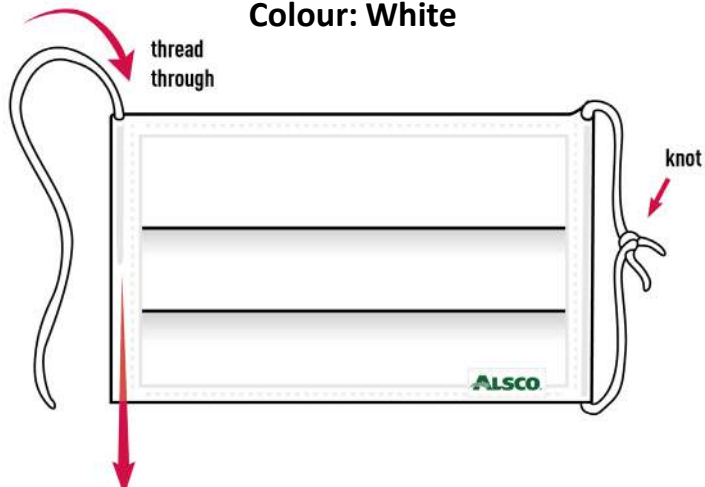

INDUSTRIAL MASK COLOURS

Item Code: ALSMASKWHT

Colour: White