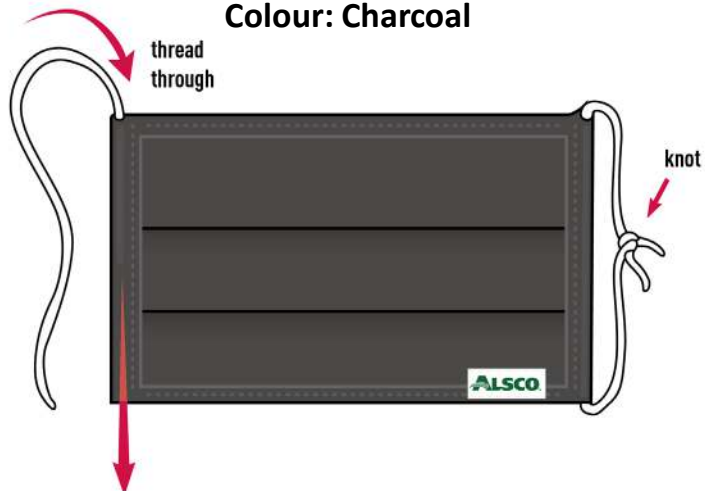

# INDUSTRIAL MASK COLOURS

**Item Code: ALSMASKWHT**

**Colour: White**

**Item Code: ALSMASKRBU**

**Colour: Royal Blue**

**Item Code: ALSMASKCHR**

**Colour: Charcoal**

# INDUSTRIAL MASK COLOURS

**Item Code: ALSMASKNVY**

**Colour: Navy Blue**

**Item Code: ALSMASKBLK**

**Colour: Black**

**ALSCO UK INDUSTRIAL MASK**

**Item Code: CLNMASKWHT**  
**Colour: White**

**Item Code: CLNMASKRBU**  
**Colour: Royal Blue**