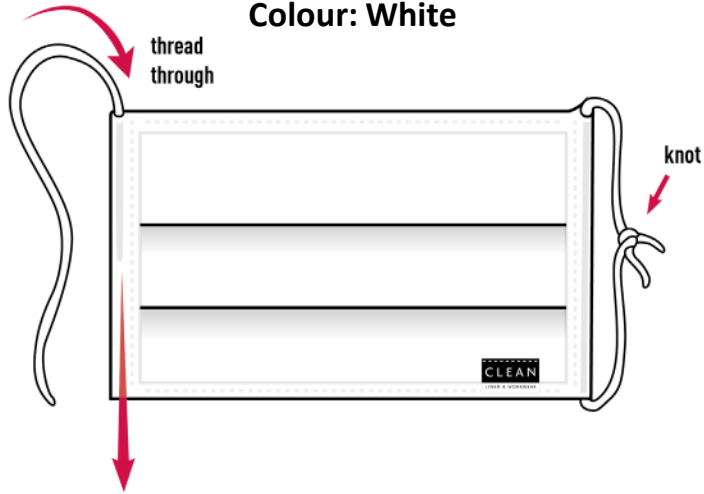

# INDUSTRIAL MASK COLOURS

**Item Code: ALSMASKWHT**

**Colour: White**

**Item Code: ALSMASKRBU**

**Colour: Royal Blue**

**Item Code: ALSMASKCHR**

**Colour: Charcoal**

# INDUSTRIAL MASK COLOURS

**Item Code: ALSMASKNVY**

**Colour: Navy Blue**

**Item Code: ALSMASKBLK**

**Colour: Black**

**ALSCO UK INDUSTRIAL MASK**

**Item Code: CLNMASKWHT**  
**Colour: White**

**Item Code: CLNMASKRBU**  
**Colour: Royal Blue**