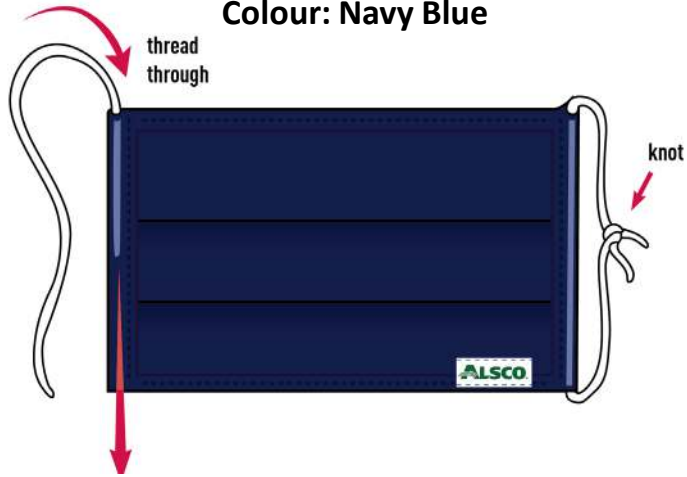

# INDUSTRIAL MASK COLOURS

**Item Code: ALSMASKWHT**

**Colour: White**

**Item Code: ALSMASKRBU**

**Colour: Royal Blue**

**Item Code: ALSMASKCHR**

**Colour: Charcoal**

# INDUSTRIAL MASK COLOURS

**Item Code: ALSMASKNVY**

**Colour: Navy Blue**

**Item Code: ALSMASKBLK**

**Colour: Black**

**ALSCO UK INDUSTRIAL MASK**

**Item Code: CLNMASKWHT**  
**Colour: White**

**Item Code: CLNMASKRBU**  
**Colour: Royal Blue**