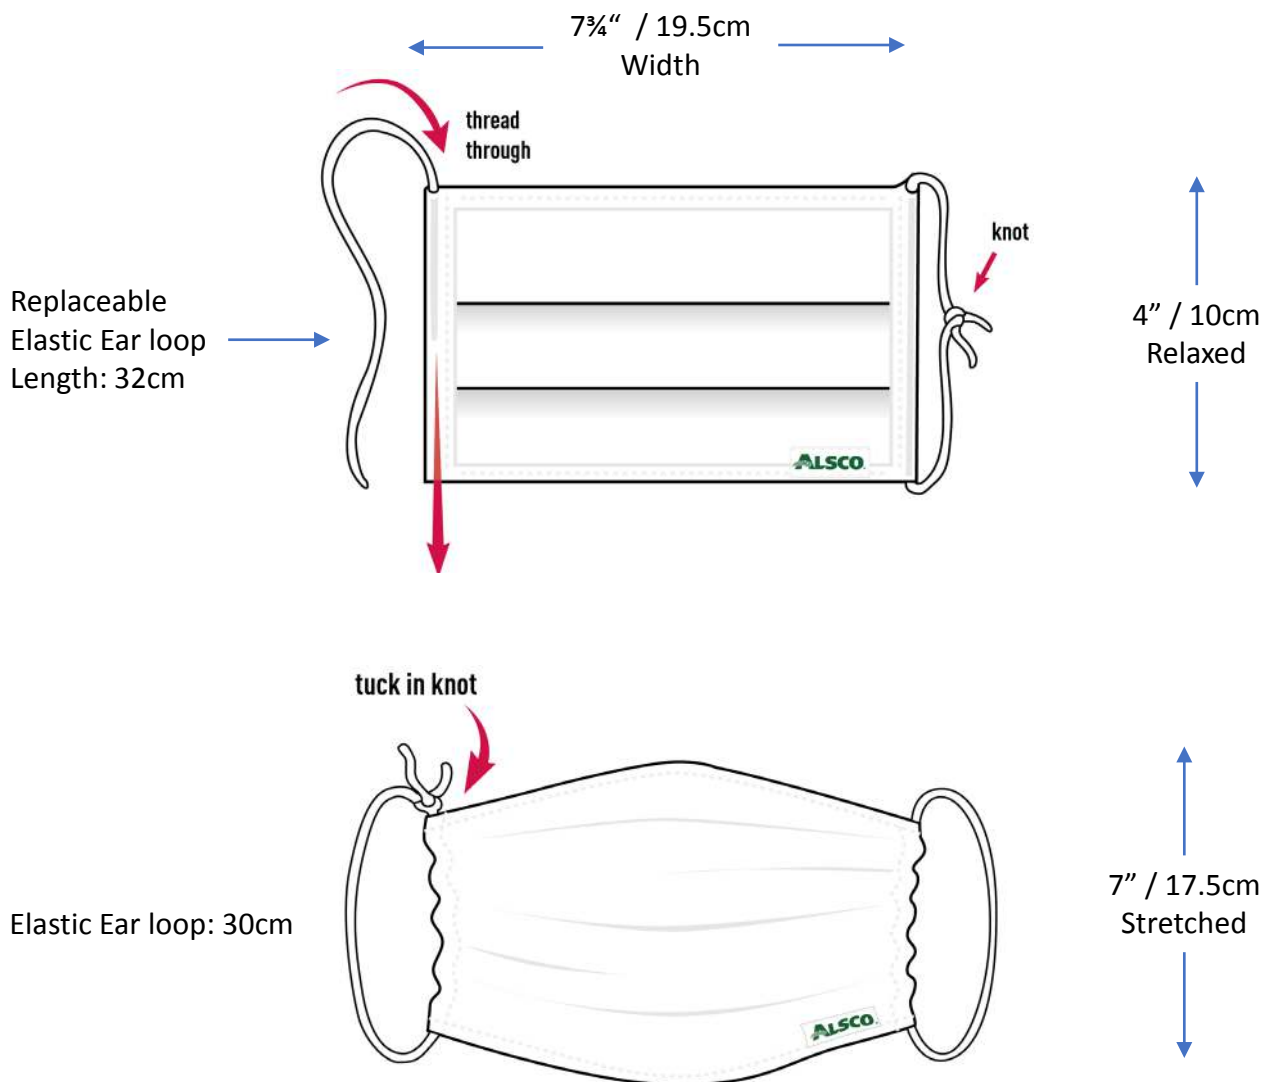

# Industrial Washable Mask

Item Code: ALSMASK

Size: free size

1. Mask Dimension:
  - 7-3/4" x 4" (19.5cm x 10cm)
2. Construction:
  - 3 layer Mask; double pleat
3. Fabric Content:
  - 65% Polyester 35% Cotton with 100% Polyester Filter
4. Ear Loop Length:
  - 30cm
5. Features:
  - Replaceable Elastic: 32cm

## Industrial Mask Dimensions