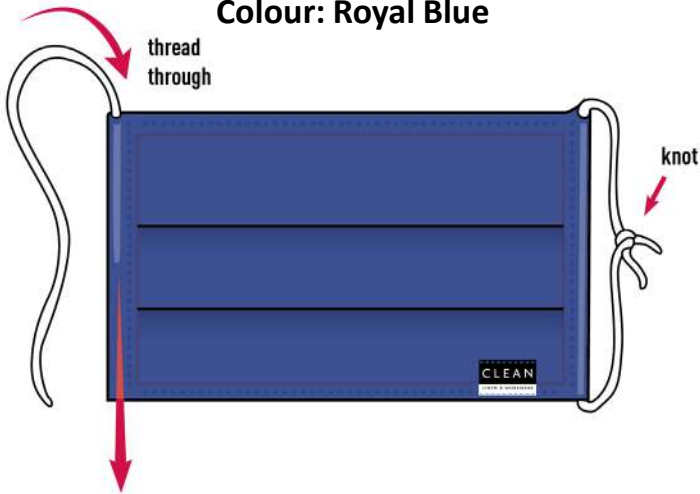

# INDUSTRIAL MASK COLOURS

**Item Code: ALSMASKWHT**

**Colour: White**

**Item Code: ALSMASKRBU**

**Colour: Royal Blue**

**Item Code: ALSMASKCHR**

**Colour: Charcoal**

# INDUSTRIAL MASK COLOURS

**Item Code: ALSMASKNVY**

**Colour: Navy Blue**

**Item Code: ALSMASKBLK**

**Colour: Black**

**ALSCO UK INDUSTRIAL MASK**

**Item Code: CLNMASKWHT**  
**Colour: White**

**Item Code: CLNMASKRBU**  
**Colour: Royal Blue**

**Item Code: CLNMASKCHR**  
**Colour: Charcoal**

**ALSCO UK INDUSTRIAL MASK**

**Item Code: CLNMASKNVY**

**Colour: Navy Blue**

**Item Code: CLNMASKBLK**

**Colour: Black**