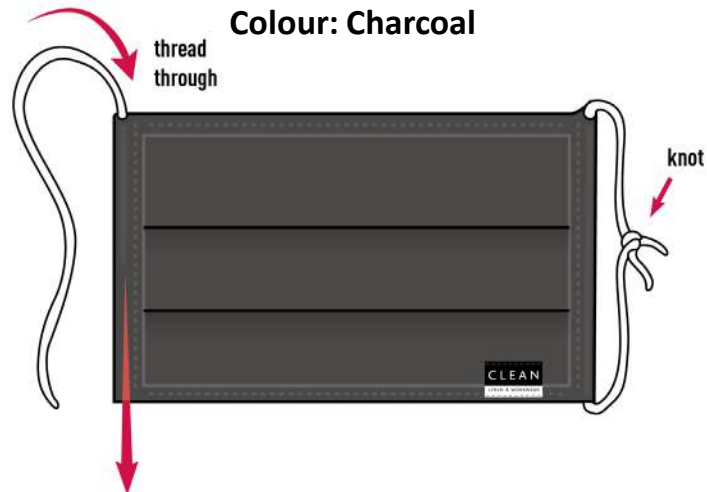

# INDUSTRIAL MASK COLOURS

**Item Code: ALSMASKWHT**

**Colour: White**

**Item Code: ALSMASKRBU**

**Colour: Royal Blue**

**Item Code: ALSMASKCHR**

**Colour: Charcoal**

# INDUSTRIAL MASK COLOURS

**Item Code: ALSMASKNVY**

**Colour: Navy Blue**

**Item Code: ALSMASKBLK**

**Colour: Black**

**ALSCO UK INDUSTRIAL MASK**

**Item Code: CLNMASKWHT**  
**Colour: White**

**Item Code: CLNMASKRBU**  
**Colour: Royal Blue**

**Item Code: CLNMASKCHR**  
**Colour: Charcoal**

**ALSCO UK INDUSTRIAL MASK**

**Item Code: CLNMASKNVY**

**Colour: Navy Blue**

**Item Code: CLNMASKBLK**

**Colour: Black**