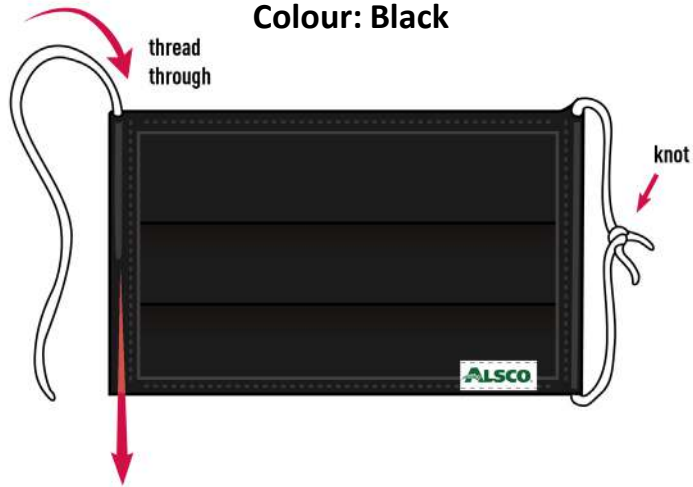

# INDUSTRIAL MASK COLOURS

**Item Code: ALSMASKWHT**

**Colour: White**

**Item Code: ALSMASKRBU**

**Colour: Royal Blue**

**Item Code: ALSMASKCHR**

**Colour: Charcoal**

# INDUSTRIAL MASK COLOURS

**Item Code: ALSMASKNVY**

**Colour: Navy Blue**

**Item Code: ALSMASKBLK**

**Colour: Black**

**ALSCO UK INDUSTRIAL MASK**

**Item Code: CLNMASKWHT**  
**Colour: White**

**Item Code: CLNMASKRBU**  
**Colour: Royal Blue**

**Item Code: CLNMASKCHR**  
**Colour: Charcoal**

**ALSCO UK INDUSTRIAL MASK**

**Item Code: CLNMASKNVY**

**Colour: Navy Blue**

**Item Code: CLNMASKBLK**

**Colour: Black**